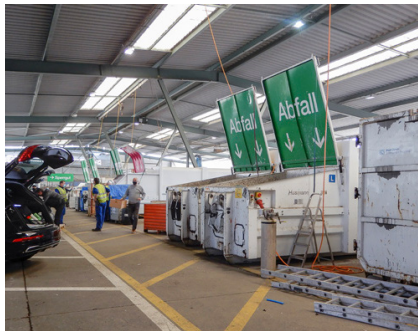

RECYCLING CENTERS

Every year, you resp. your flat-share will receive waste disposal coupons from the city of Zurich. These coupons can be used to dispose of bulky goods, metal, crockery, ceramic tiles & pots, stones, flagstones and plate glass professionally and free of charge (4 × 100 kg coupon) at the relevant recycling center.

Locations in the city of Zurich are:
Recyclinghof Hagenholz, Kreis 11
Recyclinghof Werdhölzli, Kreis 9